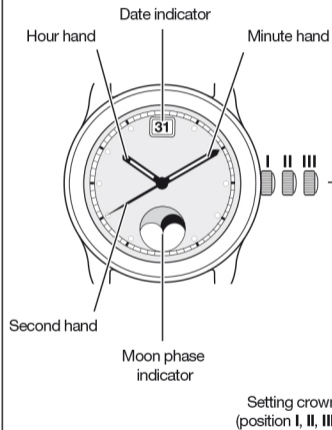

DISPLAY**A**

Watch hands

**SETTINGS****B**

Normal running of watch

Normal running of watch

SETTINGS**C**

Quick corrections

Quick correction of the date

Quick correction of the moon phase

SETTINGS**D**

Settings

Position for setting the time
(The calendar skips once every 24 hours)
(The moon phase skips forward once every 24 hours)

Position for setting the time
(stop second)

Note :Crown in position III : **STOP SECOND**

GB USA

COVER[®]
SWITZERLAND

WWW.COVERWATCHES.COM

ETA F05.841
Phase de lune

ETA SA Manufacture Horlogère Suisse
depuis 1793